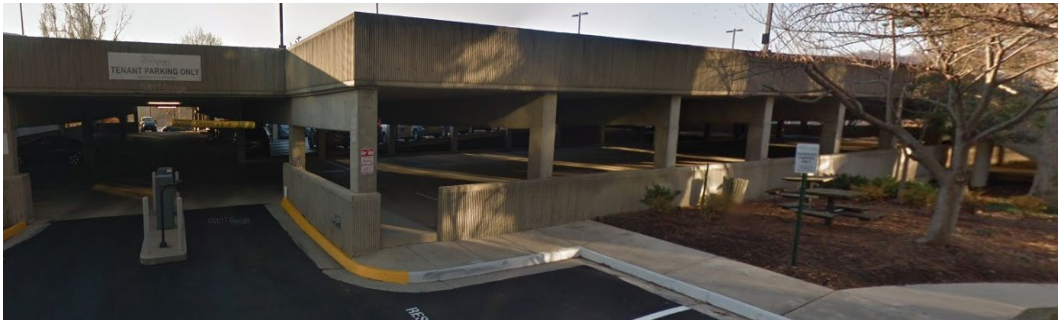

Parking Directions:

Directions to 8609 Westwood Center Drive, Suite 300, Vienna, VA 22182:

- Please park **inside the parking garage labeled 8609**, which is located directly behind the office building (see photo below). After entering the garage, make an immediate right turn and continue to the end of the row. After making a left at the end of the row, please park in one of the (3) reserved spots along the right side labeled “Credence Reserved”. You do not need a visitor parking pass to park in the “Credence Reserved” spots.
- **Note:** Although the garage says, “Tenant Parking Only”, visitors who park in the “Credence Reserved” spots or other spots with a visitor parking pass are permitted to park inside the garage.

- In the event the Credence parking spots are taken, please feel free to park in any non-reserved spot in the garage or in the semi-circle in front of the building. If you park in any of these spots, please place the visitor parking pass (fill in the date) directly on your car dashboard.
- **Directions to our 8609 Westwood Center Drive office by Metro:** Take the Silver Line metro to the Spring Hill metro stop. After exiting the metro, walk North on Leesburg Pike toward the Porsche dealership and Walmart, then take a left onto Westwood Center Drive. We are on the third floor of the 8609 Westwood Center Drive building.