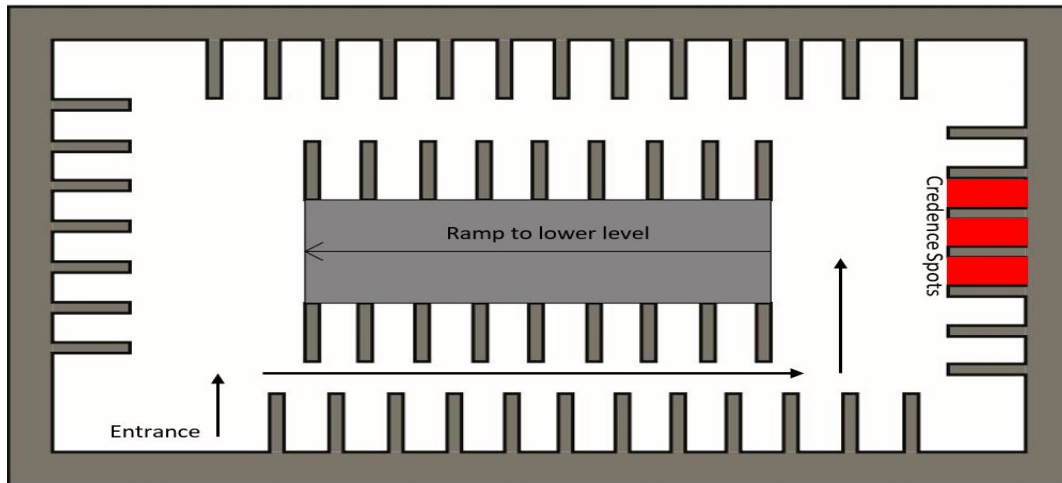

Parking Directions:

Directions to 8609 Westwood Center Drive, Suite 300, Vienna, VA 22182:

- Please park **inside the parking garage labeled 8609**, which is located directly behind the office building (see photo below). After entering the garage, make an immediate right turn and continue to the end of the row. After making a left at the end of the row, please park in one of the (3) reserved spots along the right side labeled “Credence Reserved”. You do not need a visitor parking pass to park in the “Credence Reserved” spots.
- **Note:** Although the garage says, “Tenant Parking Only”, visitors who park in the “Credence Reserved” spots or other spots with a visitor parking pass are permitted to park inside the garage.

- In the event the Credence parking spots are taken, please feel free to park in any non-reserved spot in the garage or in the semi-circle in front of the building. If you park in any of these spots, please place the visitor parking pass (fill in the date) directly on your car dashboard.
- **Directions to our 8609 Westwood Center Drive office by Metro:** Take the Silver Line metro to the Spring Hill metro stop. After exiting the metro, walk North on Leesburg Pike toward the Porsche dealership and Walmart, then take a left onto Westwood Center Drive. We are on the third floor of the 8609 Westwood Center Drive building.